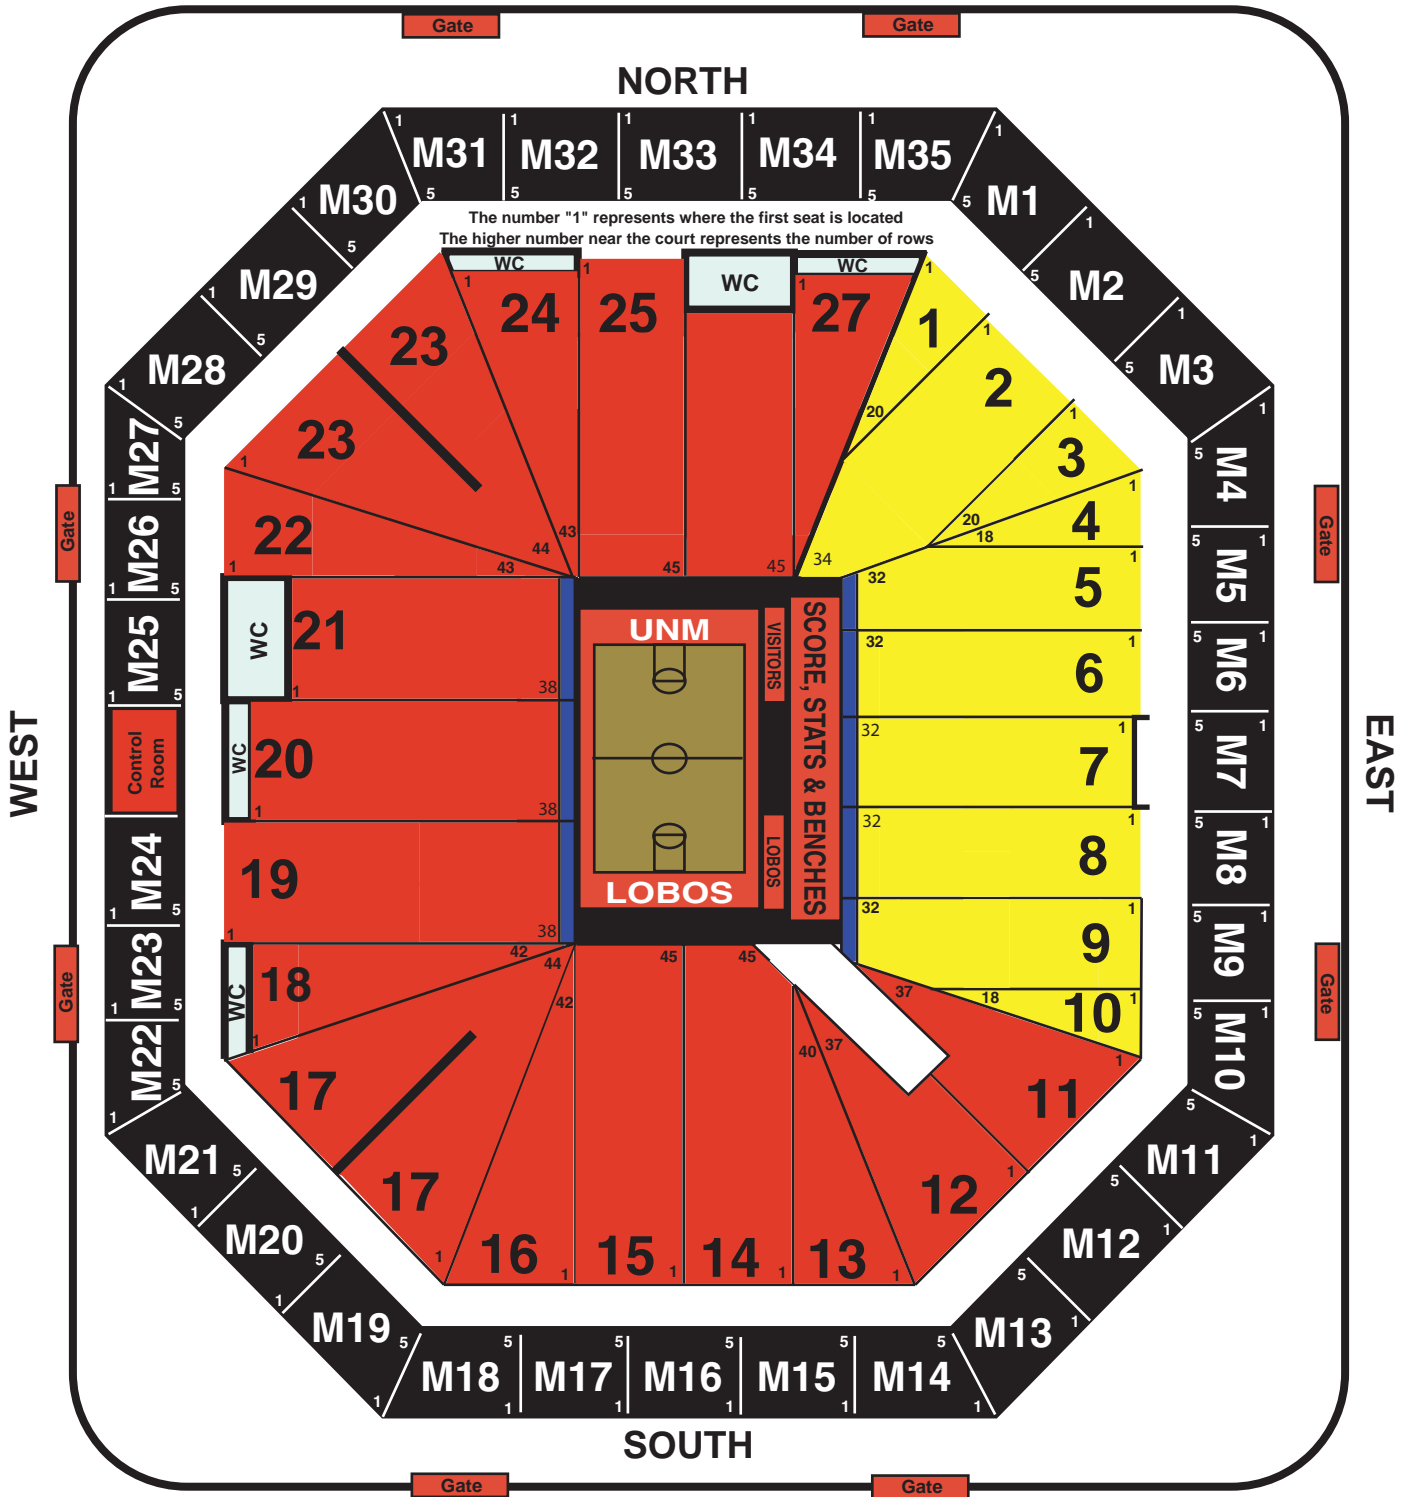

# UNIVERSITY ARENA

Albuquerque, New Mexico

The number "1" represents where the first seat is located  
 The higher number near the court represents the number of rows

### KEY

Lobo Level	Chairback	Bench
------------	-----------	-------